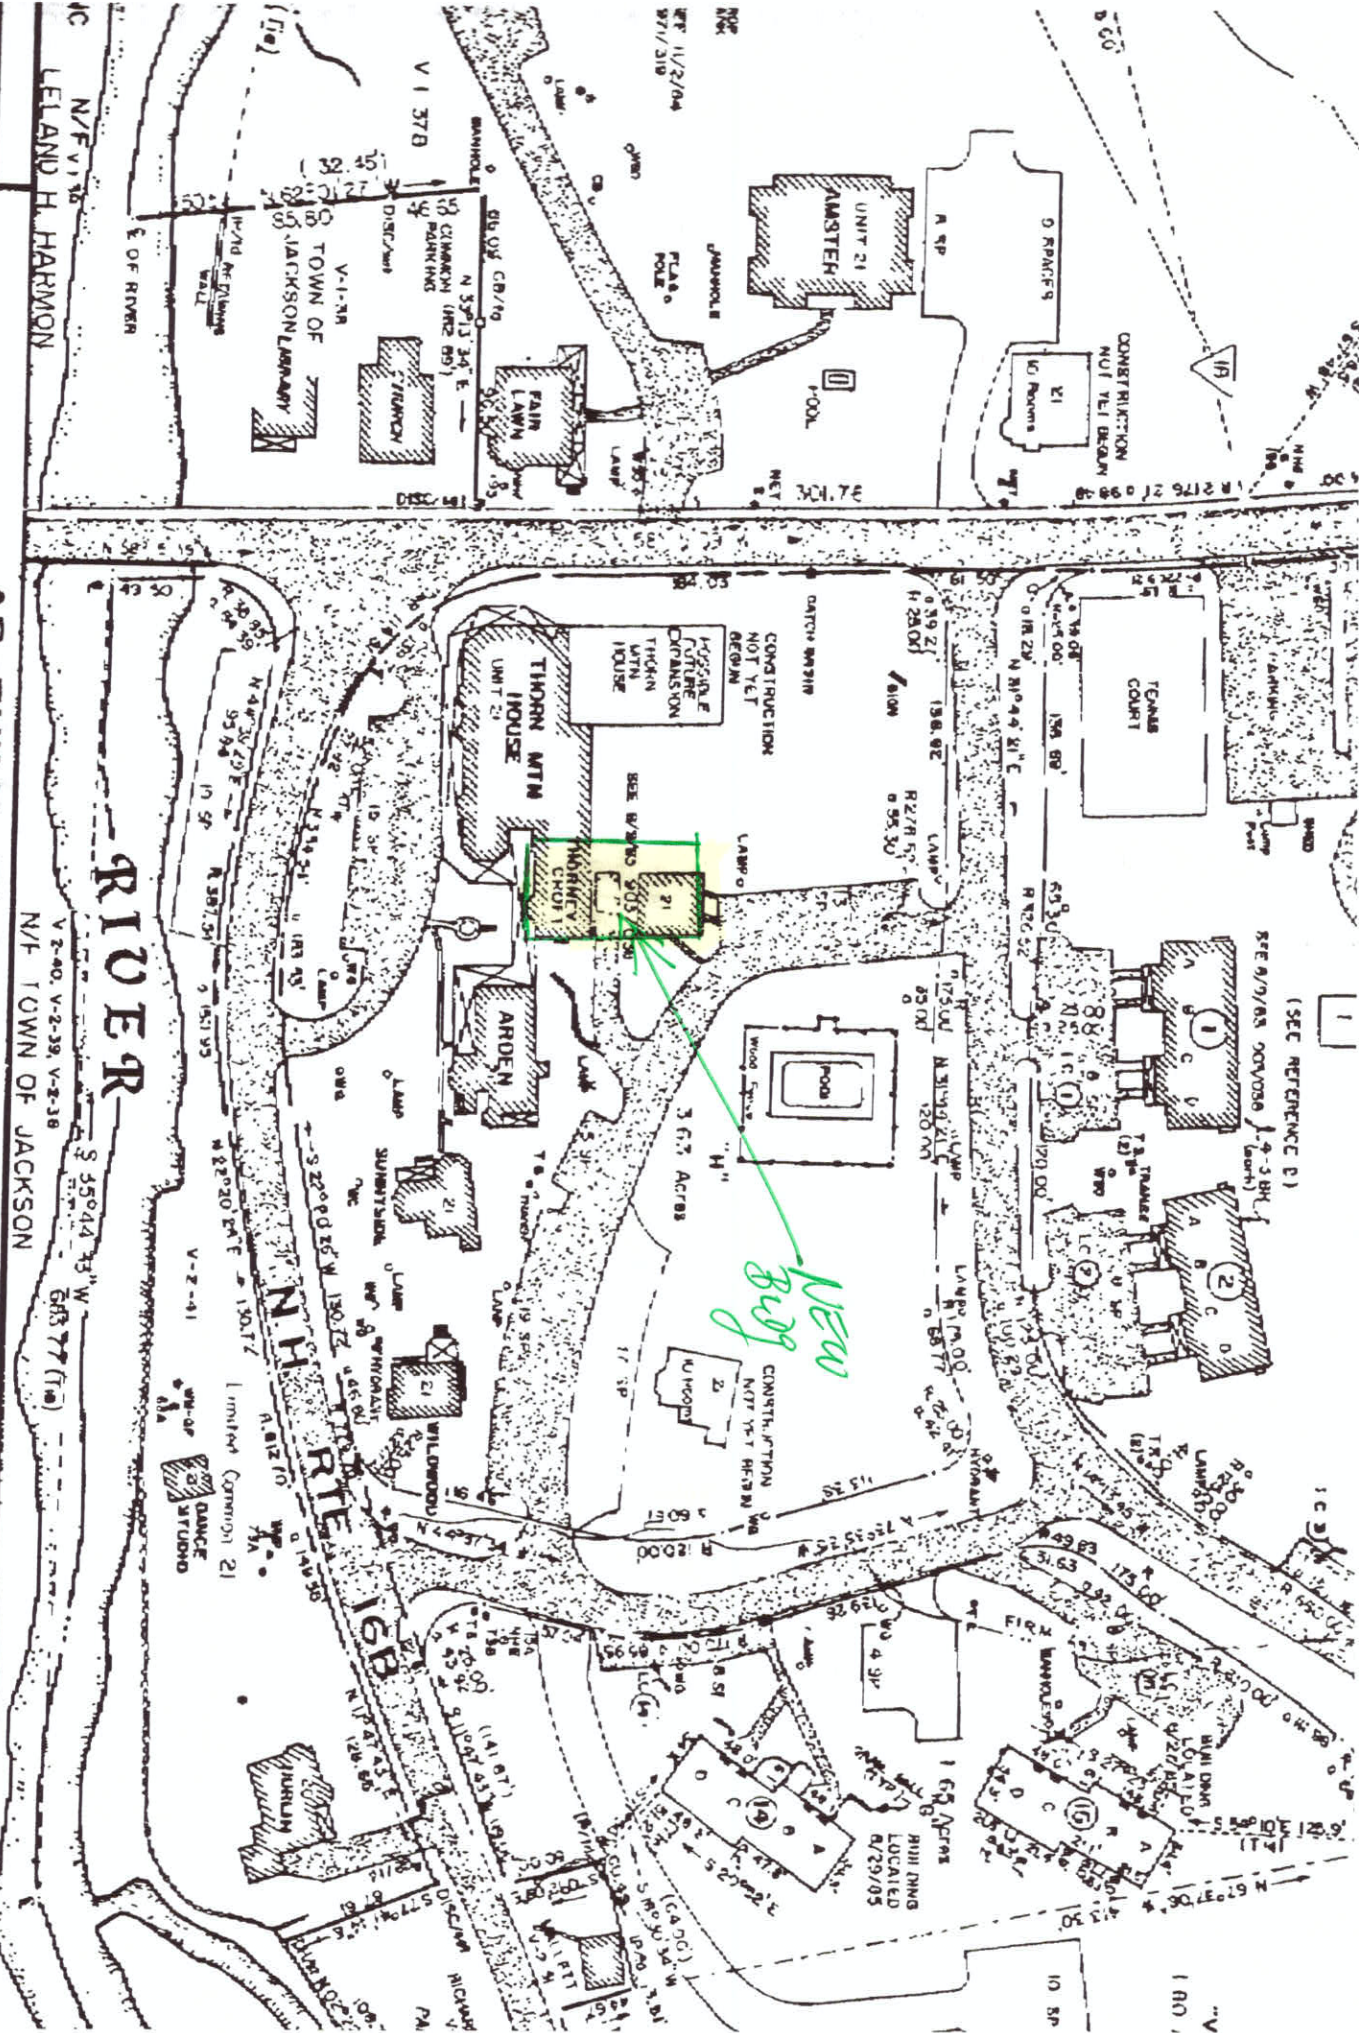

Approved by
 9/13/84 by
 " by White

AS-BUILT PLAN OF WENTWORTH RESORT Townhouse Condominium FOR MAI, INC

THIS PLAN IS A REPRESENTATION OF AS LOCATED ON THE DATES SHOWN PERMETER IN DIMENSIONS TO AND ALONG SINGL, OR SHEAT EVERY ASPECT OF THIS PLAN IS BASI OPINION THEREOF AS OF THE DATE OF SURV ANY GUARANTEES, TITLE OR OTHERWISE THIS